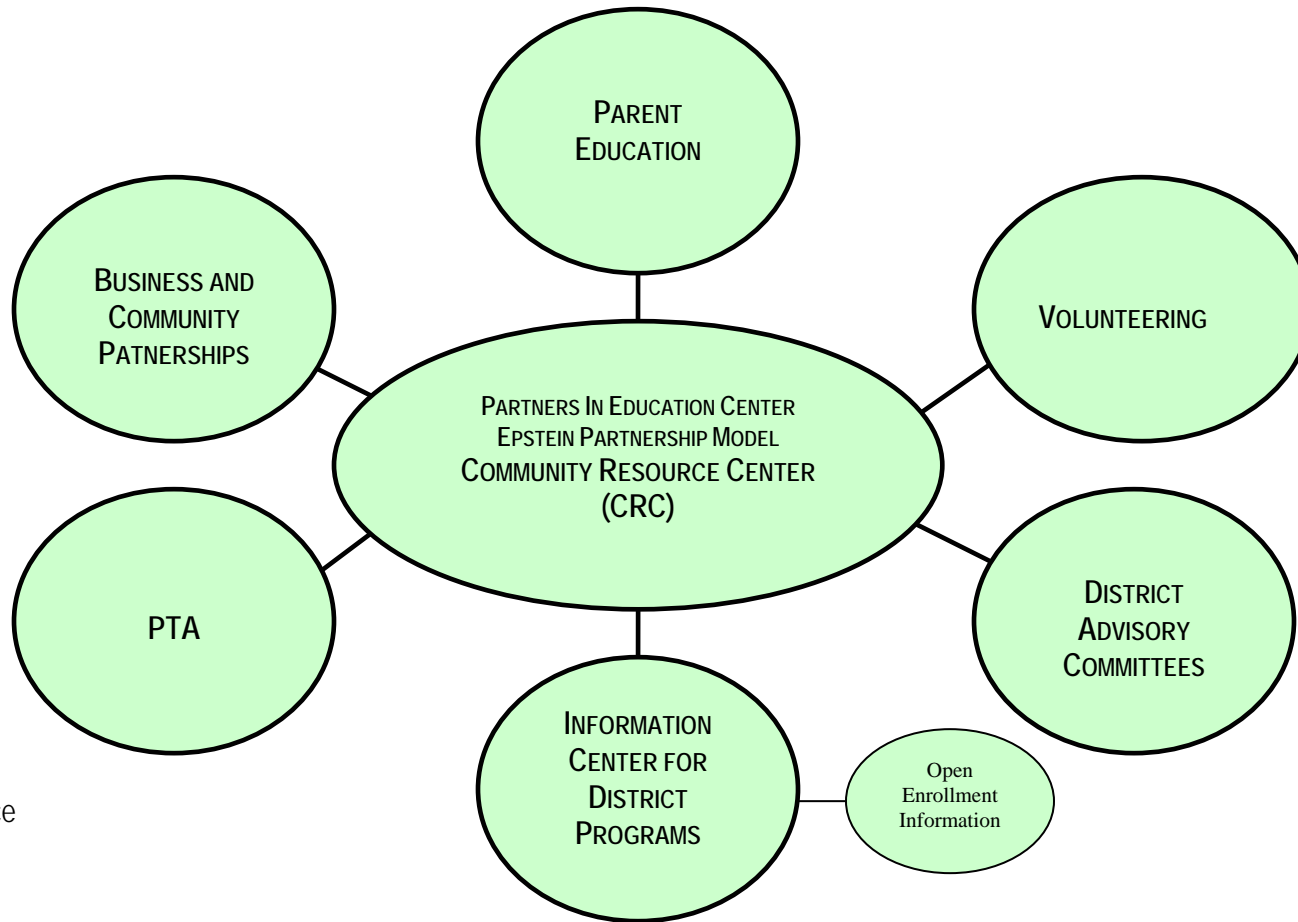

PARTNERS IN EDUCATION

PARENT RESOURCE CENTER new COMMUNITY RESOURCE CENTER PLAN
WELCOME CENTER

Partners In Education and Parent Resource Center (Community Resource Center) would be the district-wide community outreach agency for coordinating parenting programs, business/community partnerships, volunteer activities, and serve as PUSD's welcome and referral center. *The Community Resource Center* would be centrally located. It would provide resources and services to families; cultivate business/community partnerships; present parent education classes; answer questions and direct visitors to the appropriate district offices, and become PUSD's hub for family and community connections.

Needs:

- Staffing
- Meeting Space
- Parking